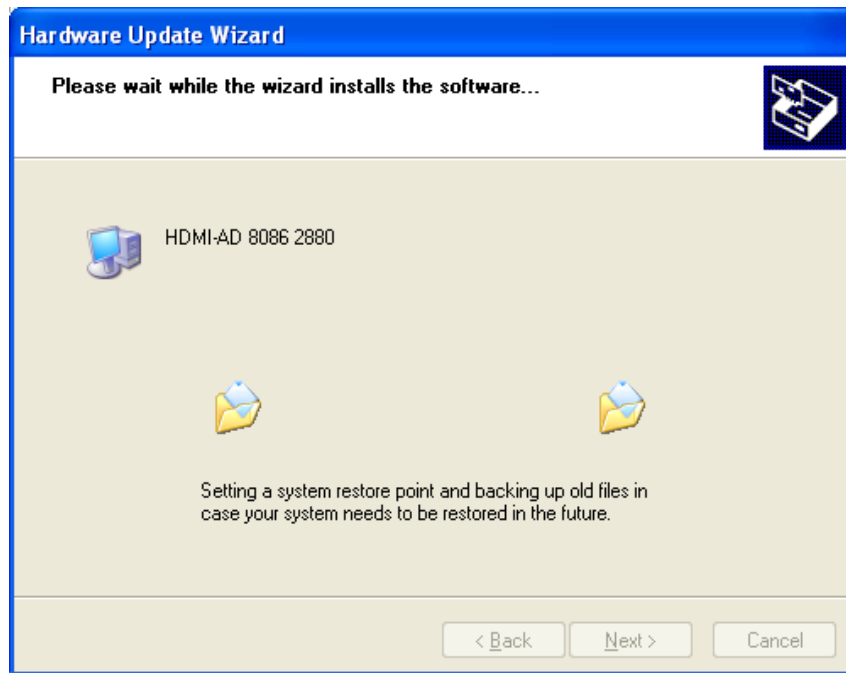

Step 6: Installing the driver.