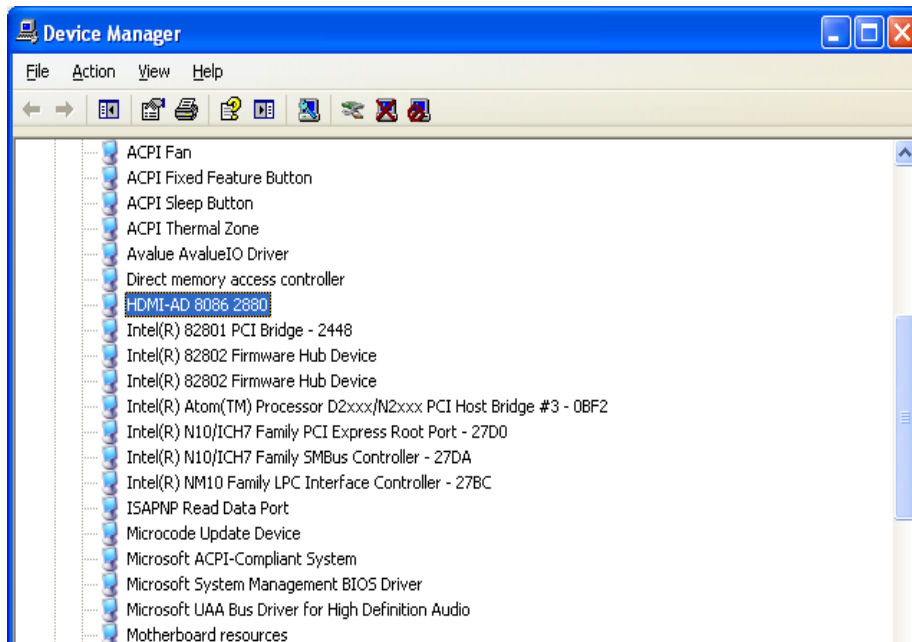

Step 7: After the driver is completed. HDMI-AD 8086 2880 would be installed in the device manager, and the original yellow mark would become disappear.

Avalue Technology Inc.

www.avalue.com.tw
sales@avalue.com.tw
Tel:+886-2-82262345
Fax:+886-2-82262777

Avalue Europe
sales.europe@avalue.com.tw
Tel: +45-7025-0310
Fax: +45-4975-5026

Avalue USA
sales@avalue-usa.com
Tel: +1-732-578-0200
Fax: +1-732-578-0250

Avalue China
sales.china@avalue.com.cn
Tel: +86-21-5426-3399
Fax: +86-21-6495-0370