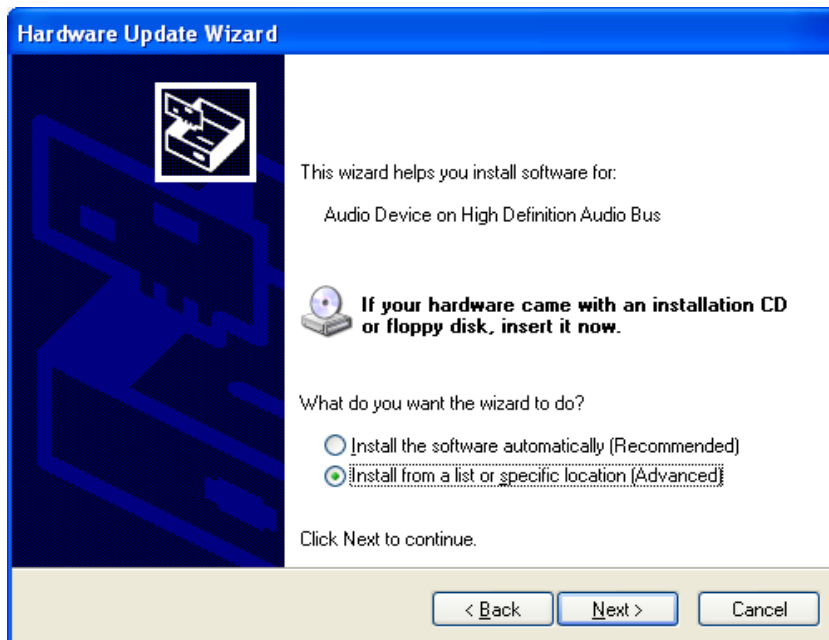

Step 4: Select Install from a list of specific location (Advanced), and click Next button.