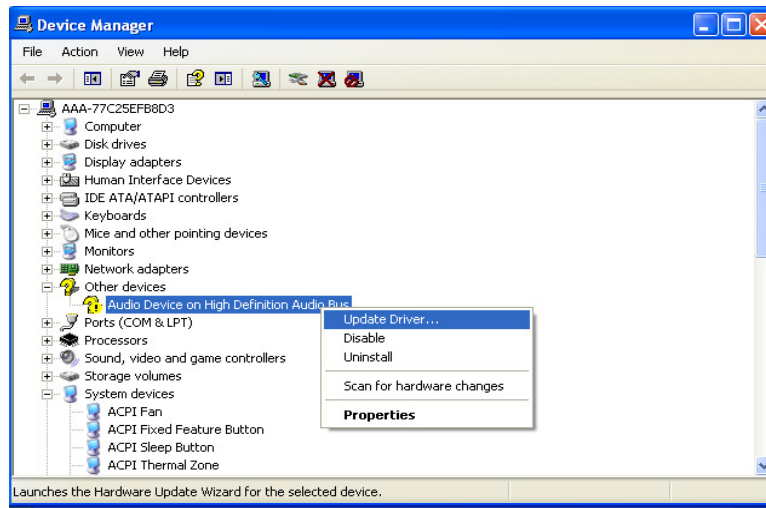

Avalue Technology Inc.

7F, 228, Lian-Cheng Road, Chung Ho City, Taipei, Taiwan R.O.C.

www.avalue.com.tw
sales@avalue.com.tw
Tel:+886-2-82262345
Fax:+886-2-82262777

Avalue Europe
sales.europe@avalue.com.tw
Tel: +45-7025-0310
Fax: +45-4975-5026

Avalue USA
sales@avalue-usa.com
Tel: +1-732-578-0200
Fax: +1-732-578-0250

BCM Advanced Research
BCMSales@bcmcom.com
Tel: +1-949-470-1888
Fax: +1-949-470-0971

Avalue China
sales.china@avalue.com.cn
Tel: +86-21-5426-3399
Fax: +86-21-6495-0370