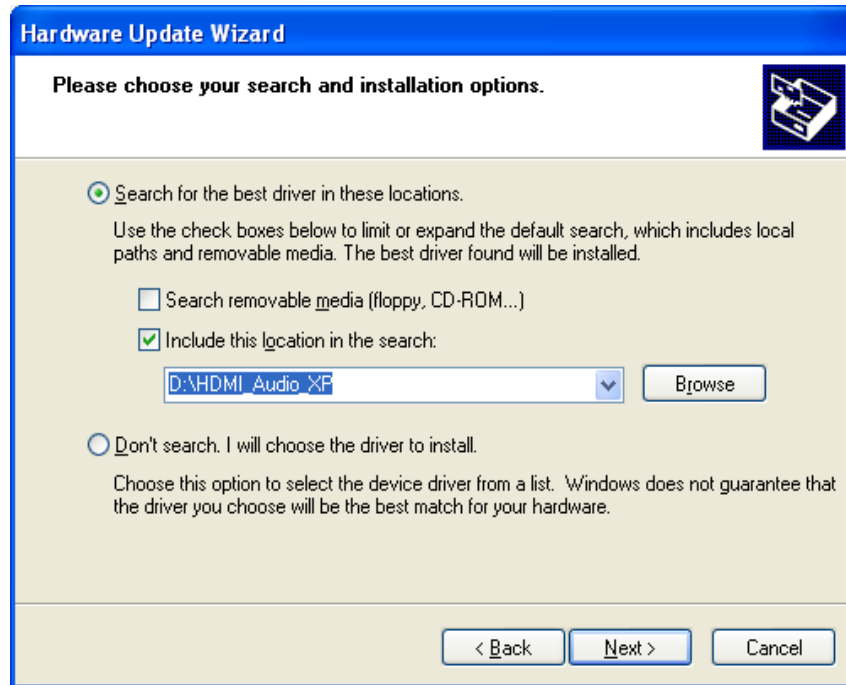

Step 5 Mark Include this location in the search, and click Browse the place where you put the driver