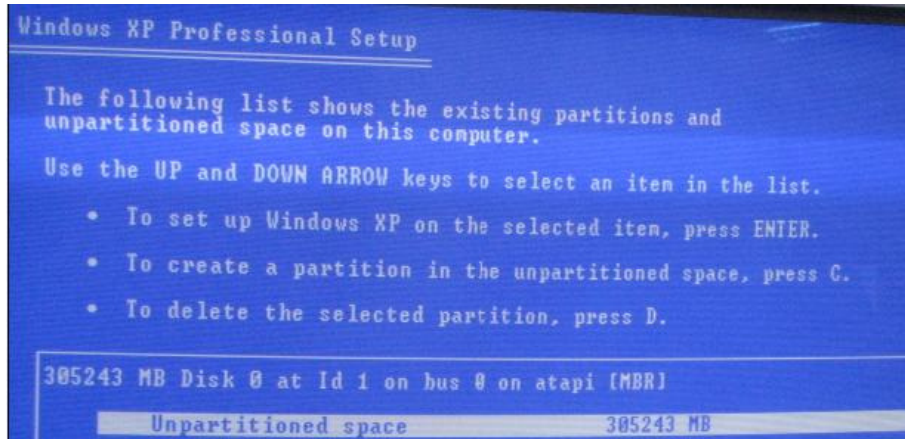

7, you see there is a HDD

8, format SATA HDD