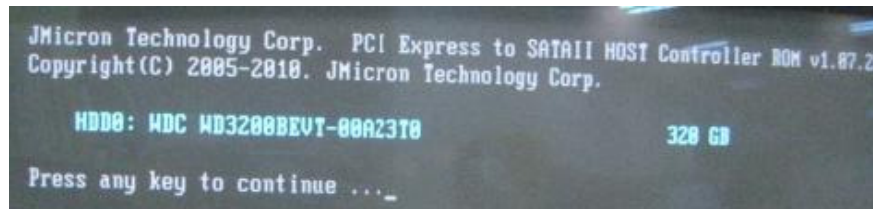

Steps to install SATA driver and Windows XP in SATA HDD

Since SATA is from JMicron chipset, we have to install JMicron SATA driver before we install XP in SATA HDD.

Prepare materials

- 1, ECM-SU15WP
- 2, USB CD/DVD ROM
- 3, XP installation CD/DVD
- 4, SATA HDD
- 5, USB Floppy
- 6, Floppy with JMicron driver in root folder