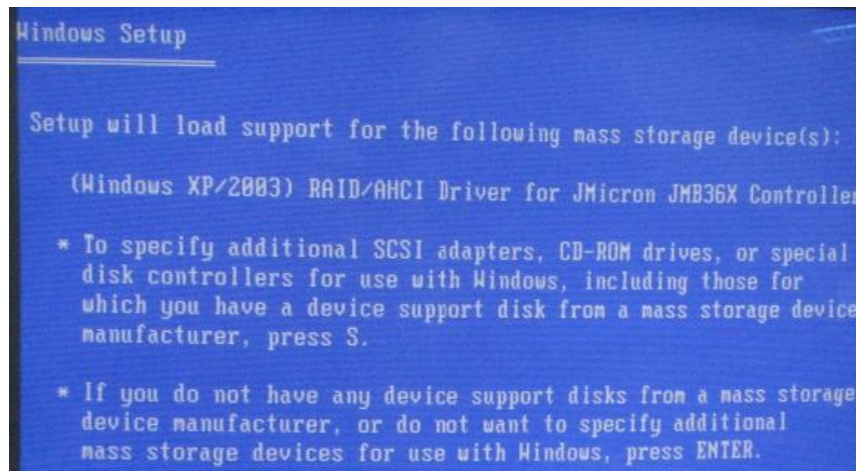

5, SATA driver install OK