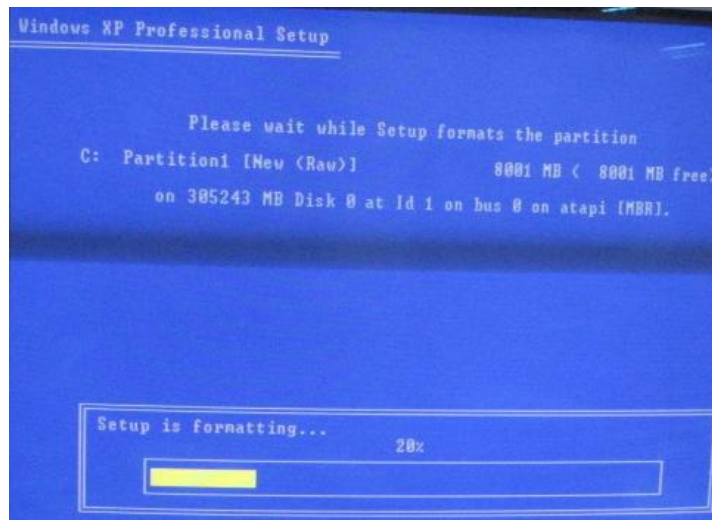

7F, 228, Lian-Cheng Road, Chung Ho City, Taipei, Taiwan R.O.C.

7, you see there is a HDD

8, format SATA HDD

Avalue Technology Inc.

7F, 228, Lian-Cheng Road, Chung Ho City, Taipei, Taiwan R.O.C.

www.avalue.com.tw
sales@avalue.com.tw
Tel:+886-2-82262345
Fax:+886-2-82262777