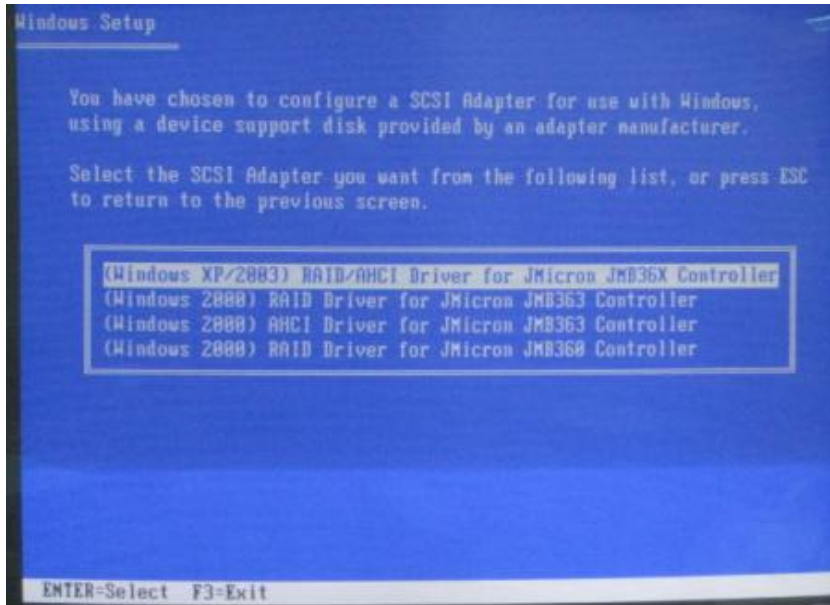

5, SATA driver install OK

6, start to install XP

Avalue Technology Inc.

www.avalue.com.tw
sales@avalue.com.tw
Tel:+886-2-82262345
Fax:+886-2-82262777

Avalue Europe
sales.europe@avalue.com.tw
Tel: +45-7025-0310
Fax: +45-4975-5026

Avalue USA
sales@avalue-usa.com
Tel: +1-732-578-0200
Fax: +1-732-578-0250

BCM Advanced Research
BCMSales@bcmcom.com
Tel: +1-949-470-1888
Fax: +1-949-470-0971

Avalue China
sales.china@avalue.com.cn
Tel: +86-21-5426-3399
Fax: +86-21-6495-0370

7F, 228, Lian-Cheng Road, Chung Ho City, Taipei, Taiwan R.O.C.