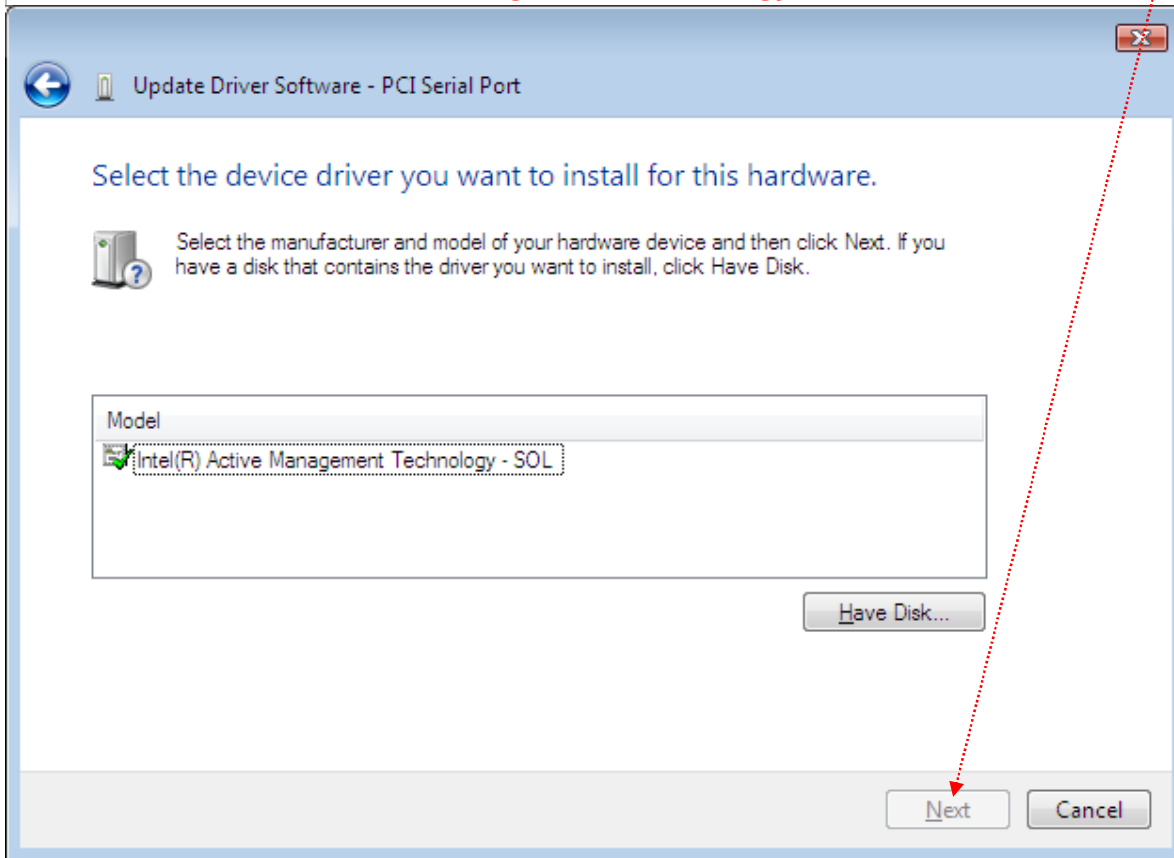

11. Select Model “ **Intel Active Management Technology – SQL** “. and click “**Next**” ●