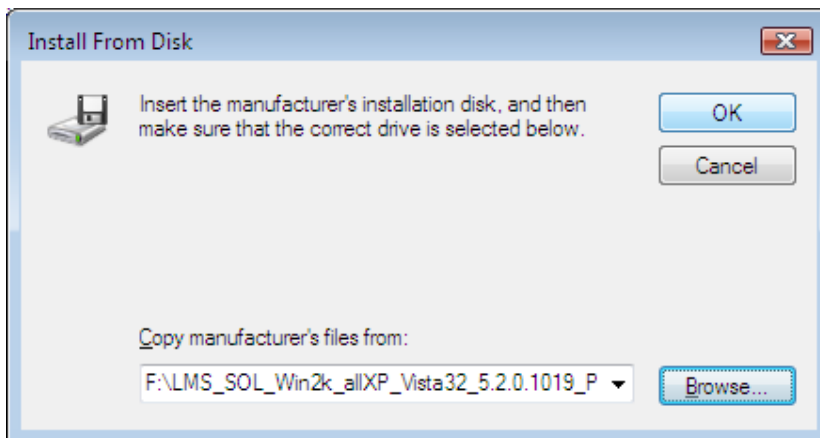

1. Find the correct driver **"IAMT_PCISerialPort_SOLinf.zip"** and Unzip it to any folder. In this case put **Driver under folder**→ **SOLinf**.
2. Select driver **"mersrl"** and click **"Open"**.

1. Click **"OK"**