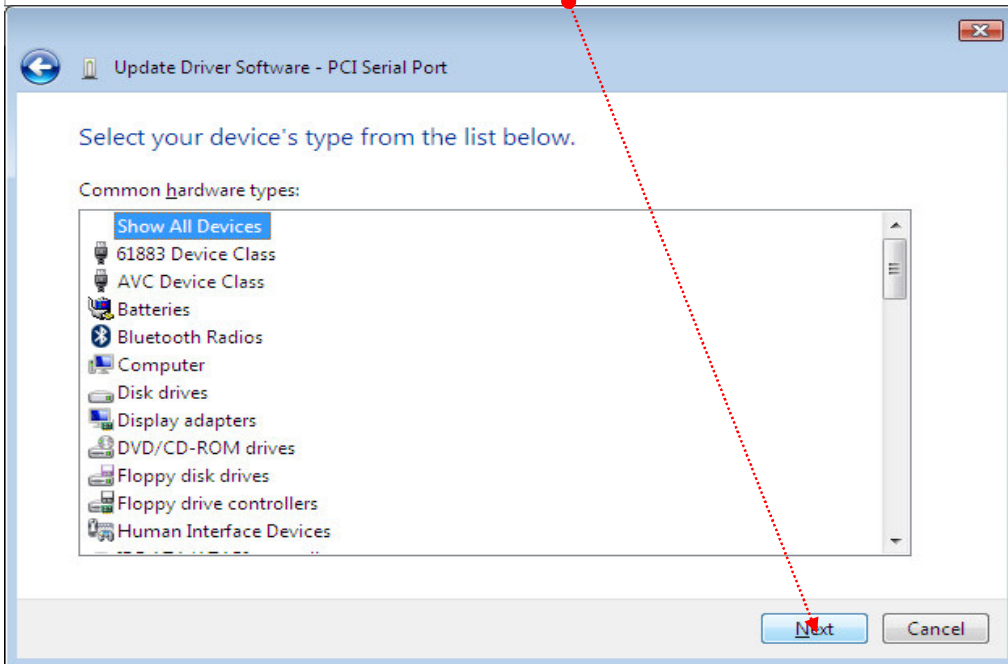

5. Select **“Show All Device”** and click **“Next”**

Avalue Technology Inc.

www.avalue.com.tw
sales@avalue.com.tw
Tel:+886-2-82262345
Fax:+886-2-82262777

Avalue Europe
sales.europe@avalue.com.tw
Tel: +45-7025-0310
Fax: +45-4975-5026

Avalue USA
sales@avalue-usa.com
Tel: +1-732-578-0200
Fax: +1-732-578-0250

Avalue China
sales.china@avalue.com.cn
Tel: +86-21-5426-3399
Fax: +86-21-6495-0370