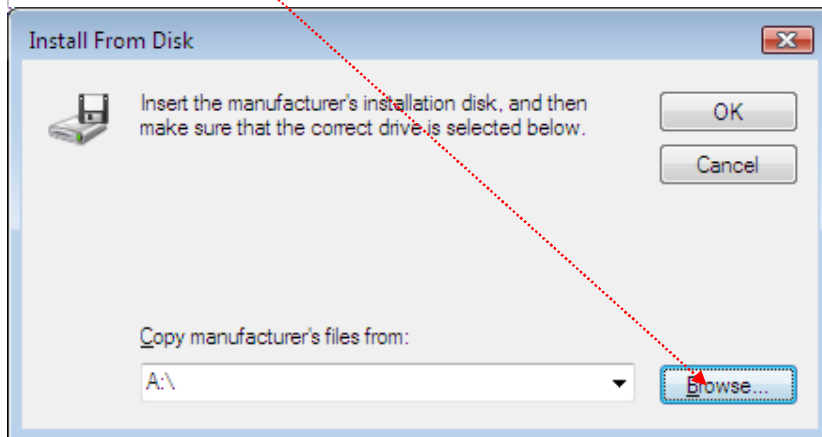

Avalue Technology Inc.

www.avalue.com.tw
sales@avalue.com.tw
Tel:+886-2-82262345
Fax:+886-2-82262777

Avalue Europe
sales.europe@avalue.com.tw
Tel: +45-7025-0310
Fax: +45-4975-5026

Avalue USA
sales@avalue-usa.com
Tel: +1-732-578-0200
Fax: +1-732-578-0250

Avalue China
sales.china@avalue.com.cn
Tel: +86-21-5426-3399
Fax: +86-21-6495-0370