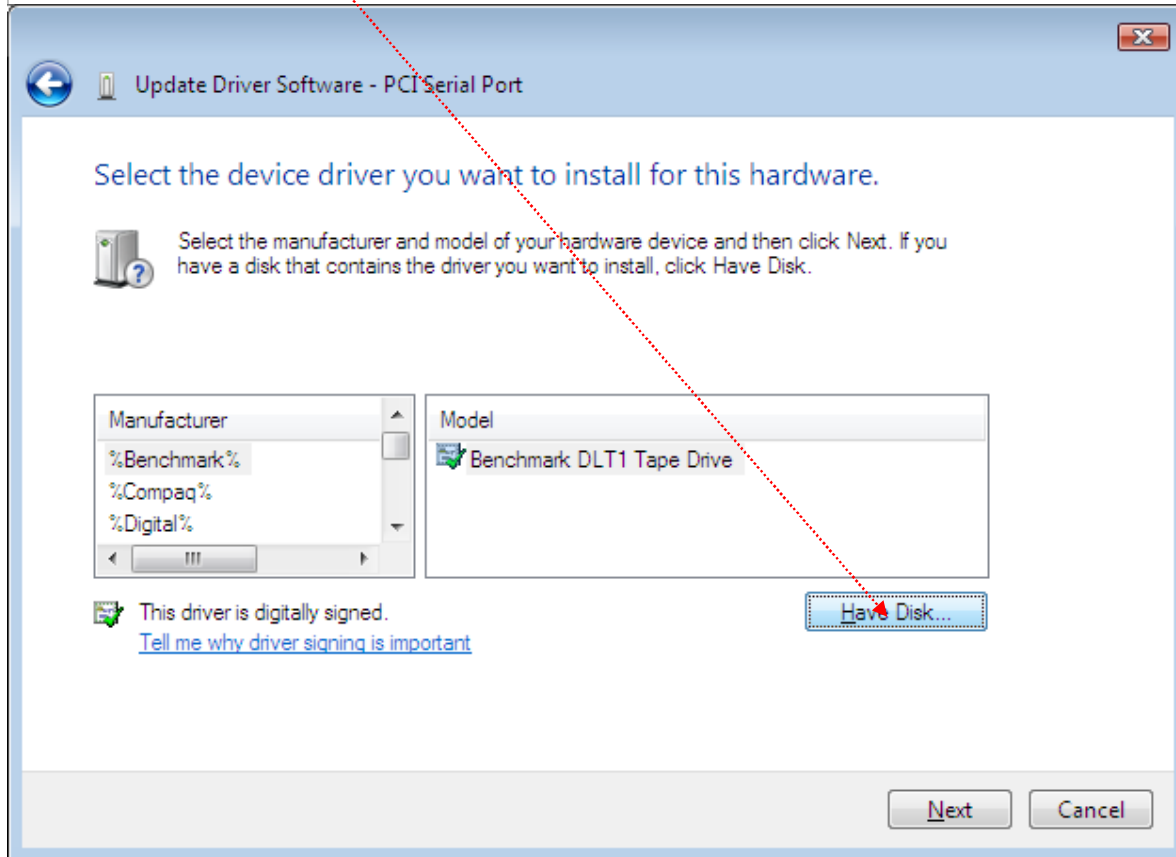

6. Click **“Have Disk”**

7. Click **“Browse”**