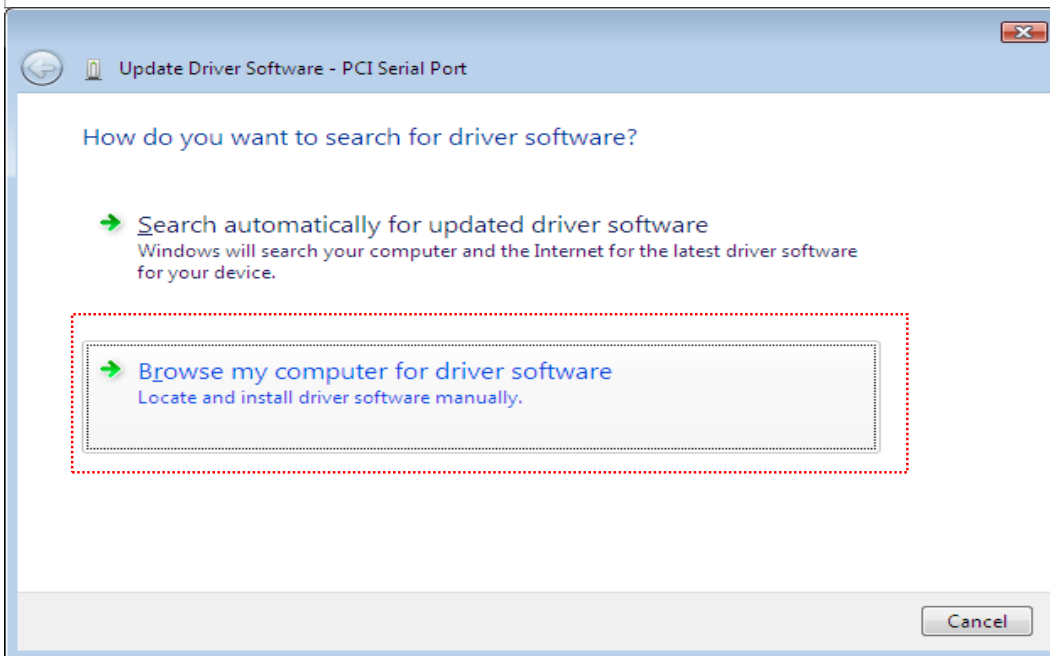

Avalue Technology Inc.

www.avalue.com.tw
sales@avalue.com.tw
Tel:+886-2-82262345
Fax:+886-2-82262777

Avalue Europe
sales.europe@avalue.com.tw
Tel: +45-7025-0310
Fax: +45-4975-5026

Avalue USA
sales@avalue-usa.com
Tel: +1-732-578-0200
Fax: +1-732-578-0250

Avalue China
sales.china@avalue.com.cn
Tel: +86-21-5426-3399
Fax: +86-21-6495-0370