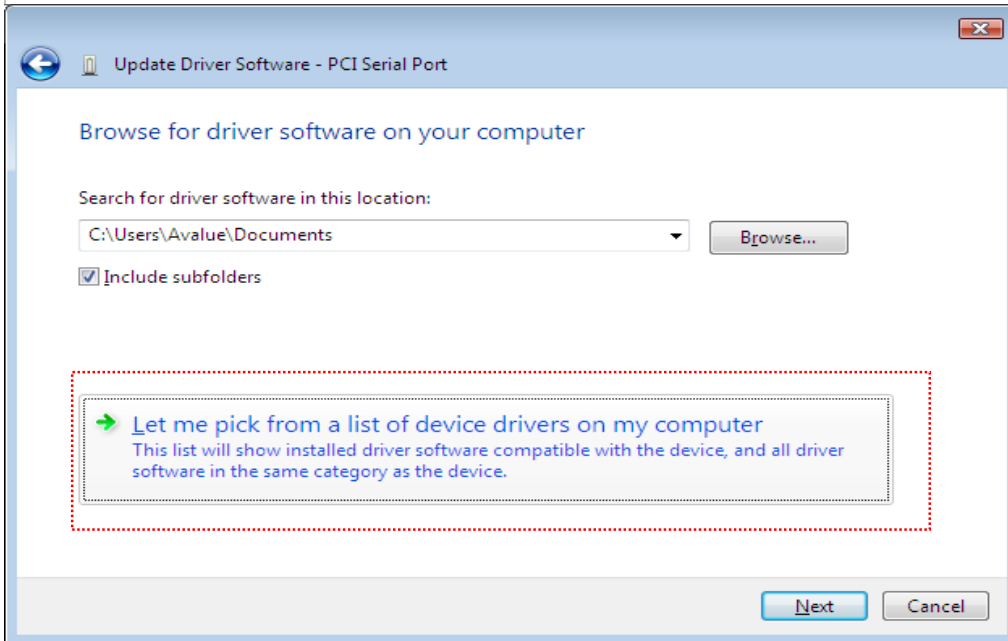

4. Select **“Let me Pick from a list of device drivers on my Computer”**