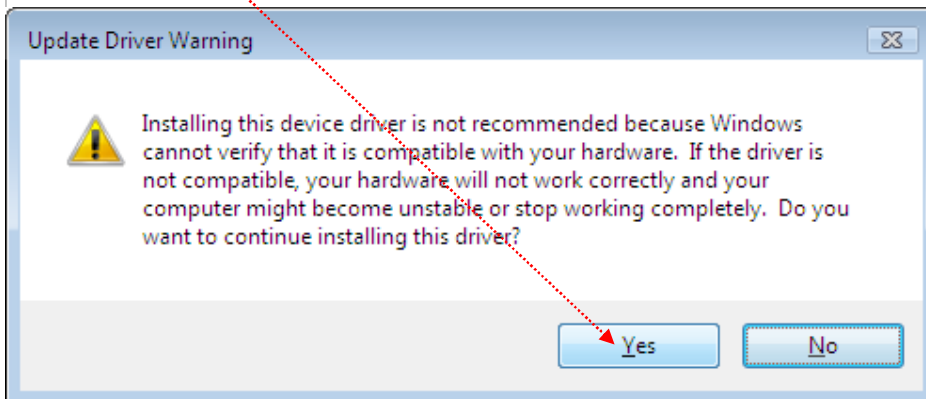

12. Click “**Yes**” ●