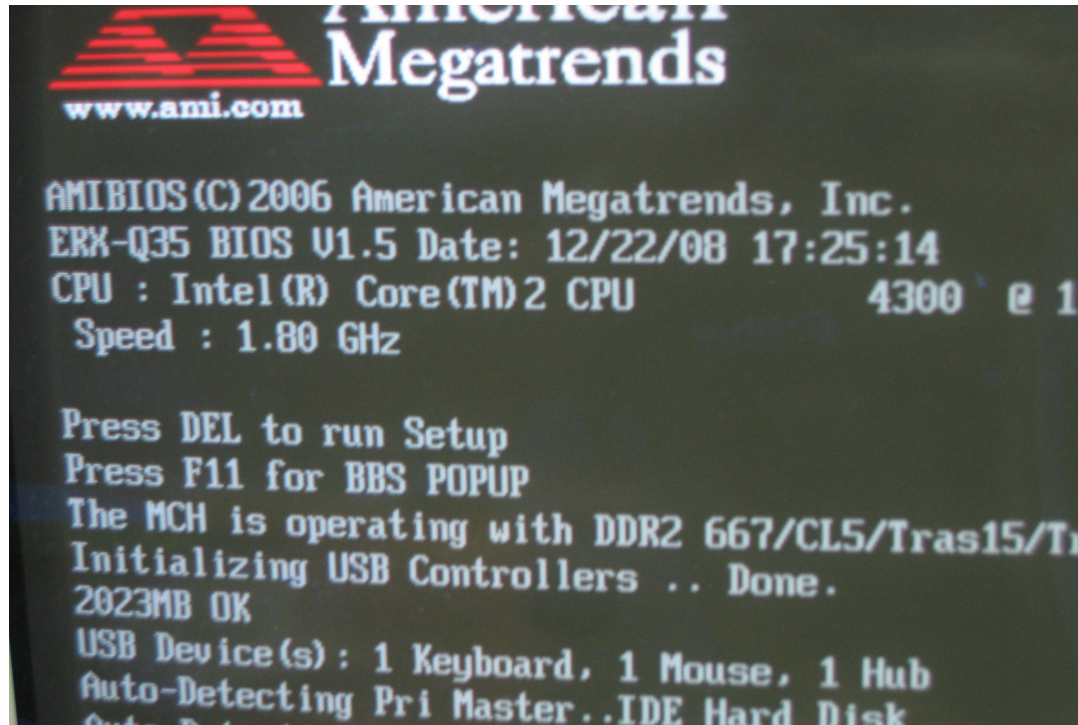

Subject :ERX-Q35 device manager shows Other Device → PCI serial Port with Exclamation Mark

Document No:	Date: 2009/07/03
Model Name. ERX-Q35	AE : Joe.Chen
Purpose : Install Property driver for ERX-Q35 IAMT (Intel Active Management Technology) –SOL port.	

Environment: ERX-Q35 with BIOS version V1.5 Date 12/22/02

OS :Windows Vista 32bit SP1

Required Driver Package: IAMT_PCISerialPort_SOLinf.zip