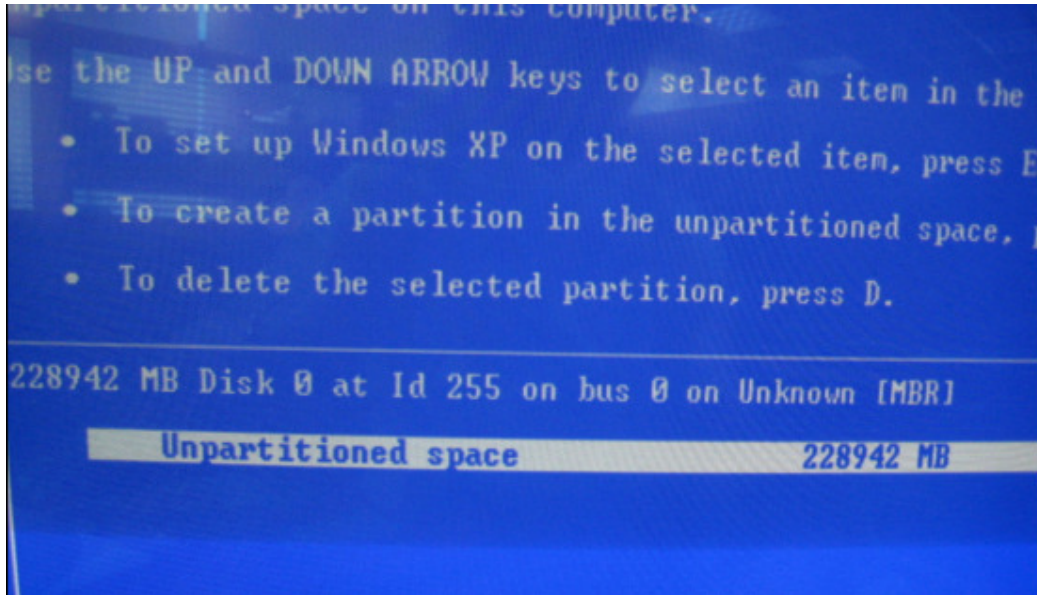

RAID volume has been recognized.

check RAID function under XP professional.

Intel Matrix Storage Console

Driver and Utility

Intel Matrix Storage Management

http://downloadcenter.intel.com/Detail_Desc.aspx?agr=Y&ProductID=2101&DwnlID=16750&strOSs=44&OSFullName=Windows*%20XP%20Professional&lang=eng