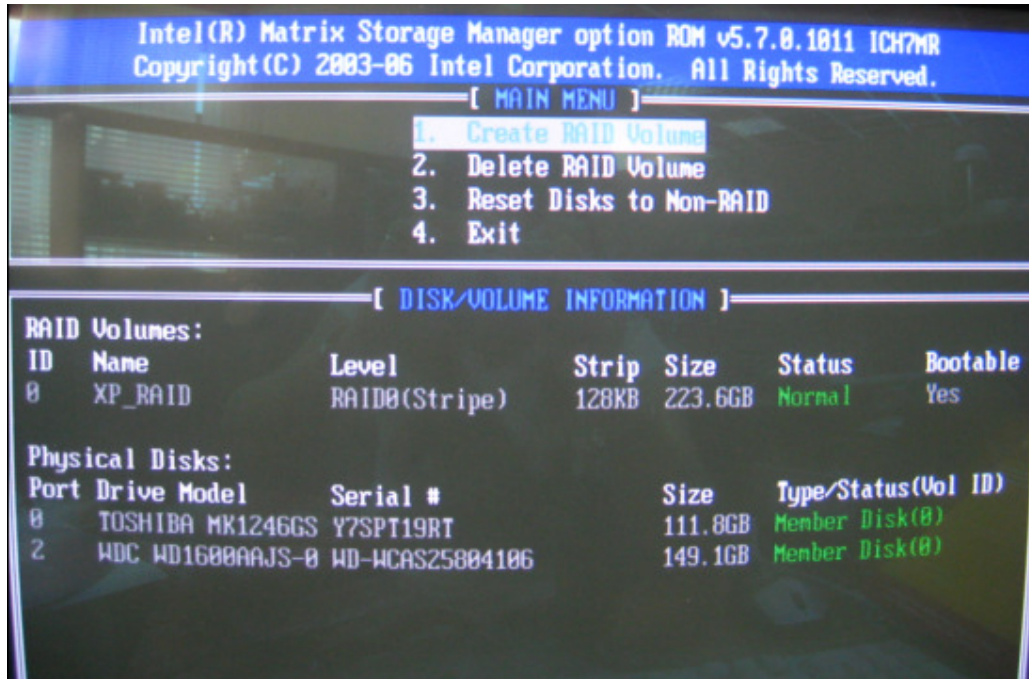

Create RAID Volume