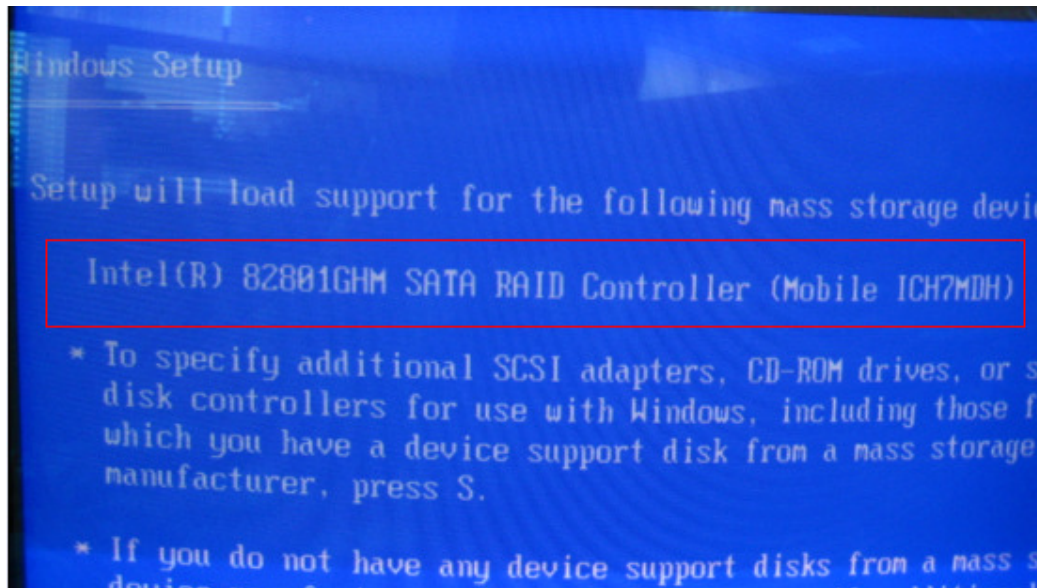

In the very beginning of XP install procedure, press "F6" to install RAID driver.