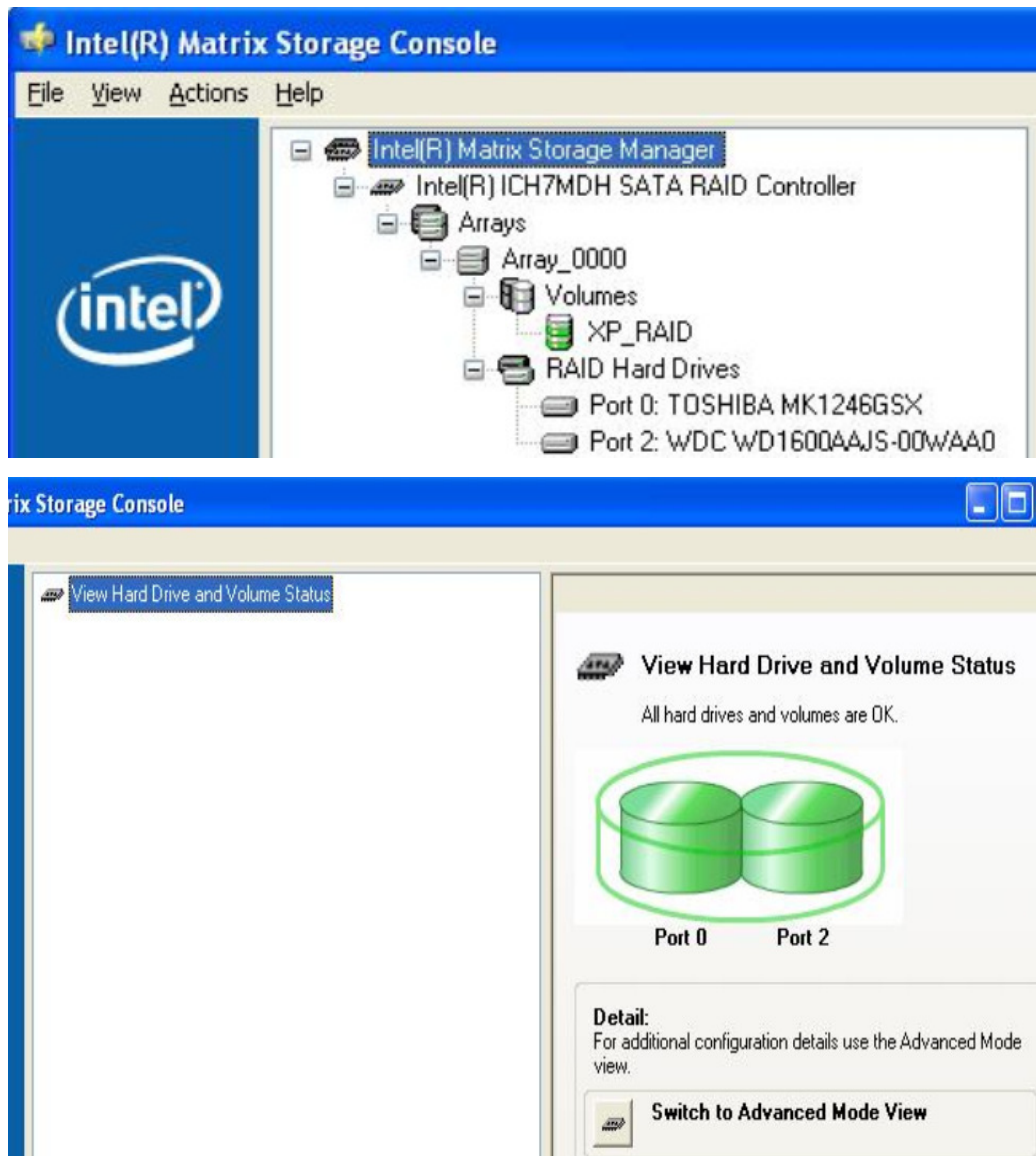

Avalue China
 sales.china@avalue.com.cn
 Tel: +86-21-5426-3399
 Fax: +86-21-6495-0370

7F, 228, Lian-Cheng Road, Chung Ho City, Taipei, Taiwan R.O.C.

Create RAID Volume

In the very beginning of XP install procedure, press "F6" to install RAID driver.

RAID volume has been recognized.

check RAID function under XP professional.

Intel Matrix Storage Console

Driver and Utility

Intel Matrix Storage Management

http://downloadcenter.intel.com/Detail_Desc.aspx?agr=Y&ProductID=2101&DwnlID=16750&strOSs=44&OSFullName=Windows*%20XP%20Professional&lang=eng