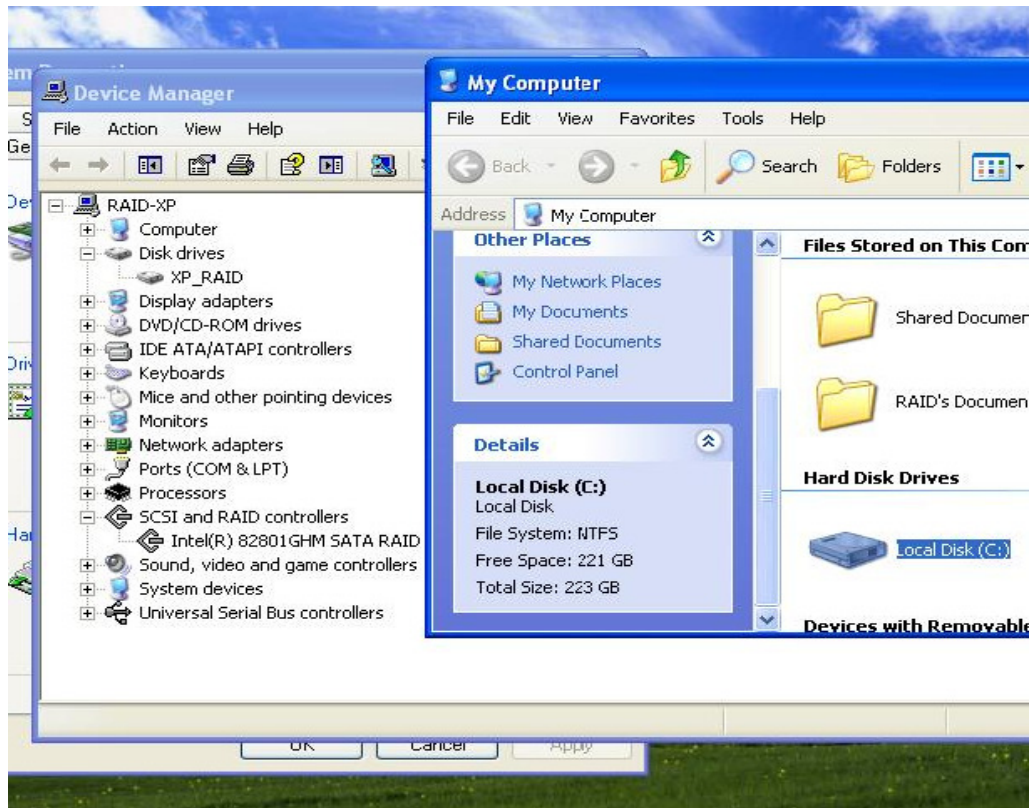

RAID volume has been recognized.

check RAID function under XP professional.

Intel Matrix Storage Console

Driver and Utility

Intel Matrix Storage Management

http://downloadcenter.intel.com/Detail_Desc.aspx?agr=Y&ProductID=2101&DwnlID=16750&strOSs=44&OSFullName=Windows*%20XP%20Professional&lang=eng